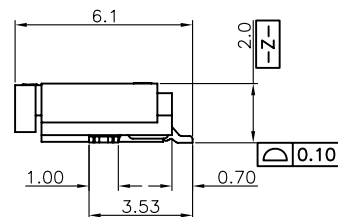

SECTION A-A
SCALE 1:1

Note:

1. Material:
 - 1.1 Housing: thermoplastic high temp.UL94V-0; Color: natural.
 - 1.2 Latch: thermoplastic high temp.UL94V-0; Color: black.
 - 1.3 Terminal: copper alloy.
 - 1.4 Fitting Nail: copper alloy.
2. Finish:
 - 2.1 Terminal:
Underplating: Au/matt Tin overall.
 - 2.2 Fitting Nail:
Underplating: matt Tin overall.
3. Product must comply HF RoHS specification.
4. Product No:

RECOMMENDED P.C.B. PATTERN LAYOUT

RECOMMENDED FPC/FFC DIMENSION

| CKTS | DIM A | DIM B | DIM C |
|------|-------|-------|-------|
| 4 | 3.00 | 5.10 | 8.90 |
| 5 | 4.00 | 6.10 | 9.90 |
| 6 | 5.00 | 7.10 | 10.90 |
| 7 | 6.00 | 8.10 | 11.90 |
| 8 | 7.00 | 9.10 | 12.90 |
| 9 | 8.00 | 10.10 | 13.90 |
| 10 | 9.00 | 11.10 | 14.90 |
| 11 | 10.00 | 12.10 | 15.90 |
| 12 | 11.00 | 13.10 | 16.90 |
| 13 | 12.00 | 14.10 | 17.90 |
| 14 | 13.00 | 15.10 | 18.90 |
| 15 | 14.00 | 16.10 | 19.90 |
| 16 | 15.00 | 17.10 | 20.90 |
| 17 | 16.00 | 18.10 | 21.90 |
| 18 | 17.00 | 19.10 | 22.90 |
| 19 | 18.00 | 20.10 | 23.90 |
| 20 | 19.00 | 21.10 | 24.90 |
| 21 | 20.00 | 22.10 | 25.90 |
| 22 | 21.00 | 23.10 | 26.90 |
| 23 | 22.00 | 24.10 | 27.90 |
| 24 | 23.00 | 25.10 | 28.90 |
| 25 | 24.00 | 26.10 | 29.90 |
| 26 | 25.00 | 27.10 | 30.90 |
| 27 | 26.00 | 28.10 | 31.90 |
| 28 | 27.00 | 29.10 | 32.90 |
| 29 | 28.00 | 30.10 | 33.90 |
| 30 | 29.00 | 31.10 | 34.90 |

CUSTOMER DRAWING

Tolerance Unspecified (未注公差)
 0.0 ±0.15 0° ±5°
 0.00 ±0.10 0° ±3°
 0.000 ±0.05 0° 00 ±1°

Size (图幅): A4
 Unit (单位): MM
 Scale (比例): 1:1
 Page (页数): 1 OF 1

深圳市文章济美科技有限公司
 Shenzhen WenZhangJiMei technology co., LTD

Product Name (产品名称): 1.0Pitch H=2.0 FPC Easy-on R/A Type1 SMT CONN
 Product No (产品料号): 5001-FPC1020-**R1-00

| Rev 版本 | Change Description 变更内容 | Date 日期 | Revisor 制/修订人 |
|--------|-------------------------|------------|---------------|
| A | 初版发行 | 2011/03/23 | Allan |