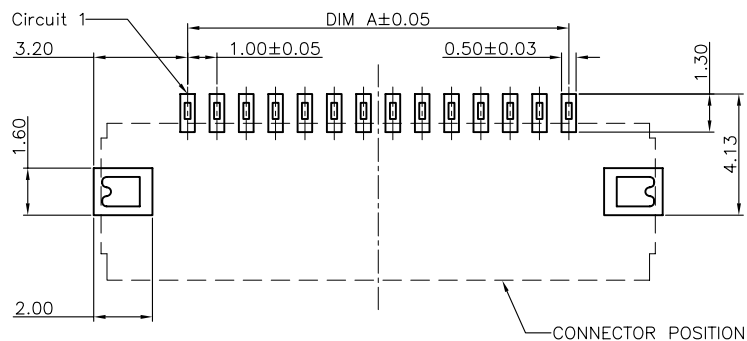

SECTION A-A
SCALE 1:1

Note:

1. Material:
 - 1.1 Housing: thermoplastic high temp.UL94V-0; Color: natural.
 - 1.2 Latch: thermoplastic high temp.UL94V-0; Color: black.
 - 1.3 Terminal: copper alloy.
 - 1.4 Fitting Nail: copper alloy.
2. Finish:
 - 2.1 Terminal:
Underplating: Au/matt Tin overall.
 - 2.2 Fitting Nail:
Underplating: matt Tin overall.
3. Product must comply HF RoHS specification.
4. Product No:

RECOMMENDED P.C.B. PATTERN LAYOUT

RECOMMENDED FPC/FFC DIMENSION

| CKTS | DIM A | DIM B | DIM C |
|------|-------|-------|-------|
| 4 | 3.00 | 5.10 | 8.90 |
| 5 | 4.00 | 6.10 | 9.90 |
| 6 | 5.00 | 7.10 | 10.90 |
| 7 | 6.00 | 8.10 | 11.90 |
| 8 | 7.00 | 9.10 | 12.90 |
| 9 | 8.00 | 10.10 | 13.90 |
| 10 | 9.00 | 11.10 | 14.90 |
| 11 | 10.00 | 12.10 | 15.90 |
| 12 | 11.00 | 13.10 | 16.90 |
| 13 | 12.00 | 14.10 | 17.90 |
| 14 | 13.00 | 15.10 | 18.90 |
| 15 | 14.00 | 16.10 | 19.90 |
| 16 | 15.00 | 17.10 | 20.90 |
| 17 | 16.00 | 18.10 | 21.90 |
| 18 | 17.00 | 19.10 | 22.90 |
| 19 | 18.00 | 20.10 | 23.90 |
| 20 | 19.00 | 21.10 | 24.90 |
| 21 | 20.00 | 22.10 | 25.90 |
| 22 | 21.00 | 23.10 | 26.90 |
| 23 | 22.00 | 24.10 | 27.90 |
| 24 | 23.00 | 25.10 | 28.90 |
| 25 | 24.00 | 26.10 | 29.90 |
| 26 | 25.00 | 27.10 | 30.90 |
| 27 | 26.00 | 28.10 | 31.90 |
| 28 | 27.00 | 29.10 | 32.90 |
| 29 | 28.00 | 30.10 | 33.90 |
| 30 | 29.00 | 31.10 | 34.90 |

Product Name (产品名称): 1.0Pitch H=2.0 FPC Easy-on R/A Type1 SMT CONN
 Product No (产品料号): 5001-FPC1020-**R1-00

| Rev 版本 | Change Description 变更内容 | Date 日期 | Revisor 制/修订人 |
|--------|-------------------------|------------|---------------|
| A | 初版发行 | 2011/03/23 | Allan |