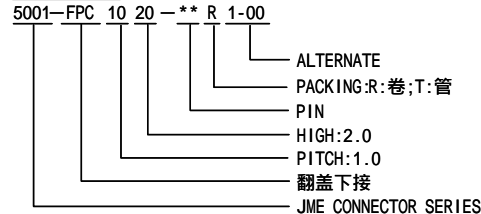

SECTION A-A
SCALE 1:1

Note:

1. Material:
 - 1.1 Housing: thermoplastic high temp.UL94V-0; Color: natural.
 - 1.2 Latch: thermoplastic high temp.UL94V-0; Color: black.
 - 1.3 Terminal: copper alloy.
 - 1.4 Fitting Nail: copper alloy.
2. Finish:
 - 2.1 Terminal:
Underplating: Au/matt Tin overall.
 - 2.2 Fitting Nail:
Underplating: matt Tin overall.
3. Product must comply HF RoHS specification.
4. Product No:

RECOMMENDED P.C.B. PATTERN LAYOUT

RECOMMENDED FPC/FFC DIMENSION

| CKTS | DIM A | DIM B | DIM C |
|------|-------|-------|-------|
| 4 | 3.00 | 5.10 | 8.90 |
| 5 | 4.00 | 6.10 | 9.90 |
| 6 | 5.00 | 7.10 | 10.90 |
| 7 | 6.00 | 8.10 | 11.90 |
| 8 | 7.00 | 9.10 | 12.90 |
| 9 | 8.00 | 10.10 | 13.90 |
| 10 | 9.00 | 11.10 | 14.90 |
| 11 | 10.00 | 12.10 | 15.90 |
| 12 | 11.00 | 13.10 | 16.90 |
| 13 | 12.00 | 14.10 | 17.90 |
| 14 | 13.00 | 15.10 | 18.90 |
| 15 | 14.00 | 16.10 | 19.90 |
| 16 | 15.00 | 17.10 | 20.90 |
| 17 | 16.00 | 18.10 | 21.90 |
| 18 | 17.00 | 19.10 | 22.90 |
| 19 | 18.00 | 20.10 | 23.90 |
| 20 | 19.00 | 21.10 | 24.90 |
| 21 | 20.00 | 22.10 | 25.90 |
| 22 | 21.00 | 23.10 | 26.90 |
| 23 | 22.00 | 24.10 | 27.90 |
| 24 | 23.00 | 25.10 | 28.90 |
| 25 | 24.00 | 26.10 | 29.90 |
| 26 | 25.00 | 27.10 | 30.90 |
| 27 | 26.00 | 28.10 | 31.90 |
| 28 | 27.00 | 29.10 | 32.90 |
| 29 | 28.00 | 30.10 | 33.90 |
| 30 | 29.00 | 31.10 | 34.90 |