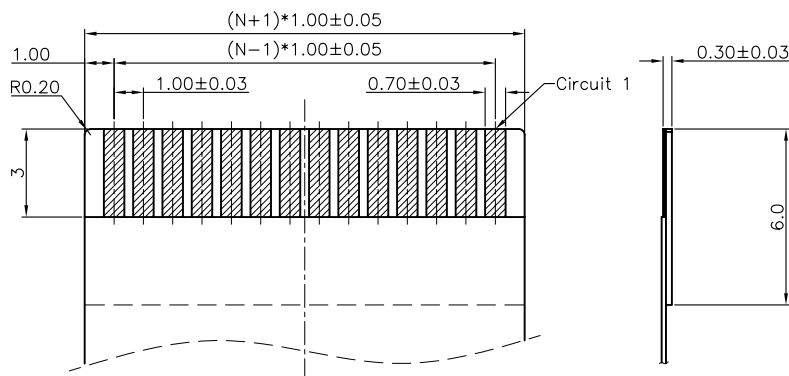

SECTION A-A
SCALE 1:1

Note:

1. Material:
 - 1.1 Housing: thermoplastic high temp.UL94V-0; Color: natural.
 - 1.2 Latch: thermoplastic high temp.UL94V-0; Color: black.
 - 1.3 Terminal: copper alloy.
 - 1.4 Fitting Nail: copper alloy.
2. Finish:
 - 2.1 Terminal:
Underplating: Au/matt Tin overall.
 - 2.2 Fitting Nail:
Underplating: matt Tin overall.
3. Product must comply HF RoHS specification.
4. Product No:

RECOMMENDED P.C.B. PATTERN LAYOUT

RECOMMENDED FPC/FFC DIMENSION

| CKTS | DIM A | DIM B | DIM C |
|------|-------|-------|-------|
| 4 | 3.00 | 5.10 | 8.90 |
| 5 | 4.00 | 6.10 | 9.90 |
| 6 | 5.00 | 7.10 | 10.90 |
| 7 | 6.00 | 8.10 | 11.90 |
| 8 | 7.00 | 9.10 | 12.90 |
| 9 | 8.00 | 10.10 | 13.90 |
| 10 | 9.00 | 11.10 | 14.90 |
| 11 | 10.00 | 12.10 | 15.90 |
| 12 | 11.00 | 13.10 | 16.90 |
| 13 | 12.00 | 14.10 | 17.90 |
| 14 | 13.00 | 15.10 | 18.90 |
| 15 | 14.00 | 16.10 | 19.90 |
| 16 | 15.00 | 17.10 | 20.90 |
| 17 | 16.00 | 18.10 | 21.90 |
| 18 | 17.00 | 19.10 | 22.90 |
| 19 | 18.00 | 20.10 | 23.90 |
| 20 | 19.00 | 21.10 | 24.90 |
| 21 | 20.00 | 22.10 | 25.90 |
| 22 | 21.00 | 23.10 | 26.90 |
| 23 | 22.00 | 24.10 | 27.90 |
| 24 | 23.00 | 25.10 | 28.90 |
| 25 | 24.00 | 26.10 | 29.90 |
| 26 | 25.00 | 27.10 | 30.90 |
| 27 | 26.00 | 28.10 | 31.90 |
| 28 | 27.00 | 29.10 | 32.90 |
| 29 | 28.00 | 30.10 | 33.90 |
| 30 | 29.00 | 31.10 | 34.90 |

Product Name (产品名称): 1.0Pitch H=2.0 FPC Easy-on R/A Type1 SMT CONN
 Product No (产品料号): 5001-FPC1020-**R1-00

| Rev 版本 | Change Description 变更内容 | Date 日期 | Revisor 制/修订人 |
|--------|-------------------------|------------|---------------|
| A | 初版发行 | 2011/03/23 | Allan |