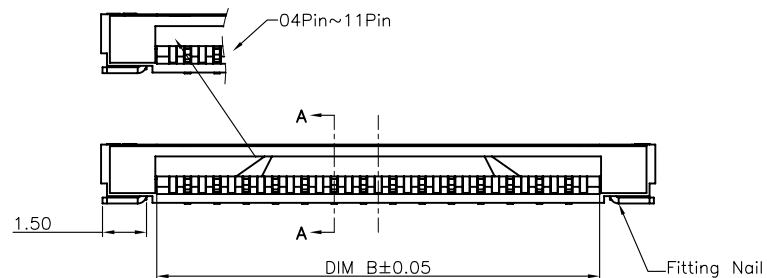

SECTION A-A
SCALE 1:1

Note:

1. Material:
 - 1.1 Housing: thermoplastic high temp.UL94V-0; Color: natural.
 - 1.2 Latch: thermoplastic high temp.UL94V-0; Color: black.
 - 1.3 Terminal: copper alloy.
 - 1.4 Fitting Nail: copper alloy.
2. Finish:
 - 2.1 Terminal:
Underplating: Au/matt Tin overall.
 - 2.2 Fitting Nail:
Underplating: matt Tin overall.
3. Product must comply HF RoHS specification.
4. Product No:

RECOMMENDED P.C.B. PATTERN LAYOUT

RECOMMENDED FPC/FFC DIMENSION

| CKTS | DIM A | DIM B | DIM C |
|------|-------|-------|-------|
| 4 | 3.00 | 5.10 | 8.90 |
| 5 | 4.00 | 6.10 | 9.90 |
| 6 | 5.00 | 7.10 | 10.90 |
| 7 | 6.00 | 8.10 | 11.90 |
| 8 | 7.00 | 9.10 | 12.90 |
| 9 | 8.00 | 10.10 | 13.90 |
| 10 | 9.00 | 11.10 | 14.90 |
| 11 | 10.00 | 12.10 | 15.90 |
| 12 | 11.00 | 13.10 | 16.90 |
| 13 | 12.00 | 14.10 | 17.90 |
| 14 | 13.00 | 15.10 | 18.90 |
| 15 | 14.00 | 16.10 | 19.90 |
| 16 | 15.00 | 17.10 | 20.90 |
| 17 | 16.00 | 18.10 | 21.90 |
| 18 | 17.00 | 19.10 | 22.90 |
| 19 | 18.00 | 20.10 | 23.90 |
| 20 | 19.00 | 21.10 | 24.90 |
| 21 | 20.00 | 22.10 | 25.90 |
| 22 | 21.00 | 23.10 | 26.90 |
| 23 | 22.00 | 24.10 | 27.90 |
| 24 | 23.00 | 25.10 | 28.90 |
| 25 | 24.00 | 26.10 | 29.90 |
| 26 | 25.00 | 27.10 | 30.90 |
| 27 | 26.00 | 28.10 | 31.90 |
| 28 | 27.00 | 29.10 | 32.90 |
| 29 | 28.00 | 30.10 | 33.90 |
| 30 | 29.00 | 31.10 | 34.90 |

Product Name (产品名称): 1.0Pitch H=2.0 FPC Easy-on R/A Type1 SMT CONN
 Product No (产品料号): 5001-FPC1020-**R1-00

| Rev 版本 | Change Description 变更内容 | Date 日期 | Revisor 制/修订人 |
|--------|-------------------------|------------|---------------|
| A | 初版发行 | 2011/03/23 | Allan |